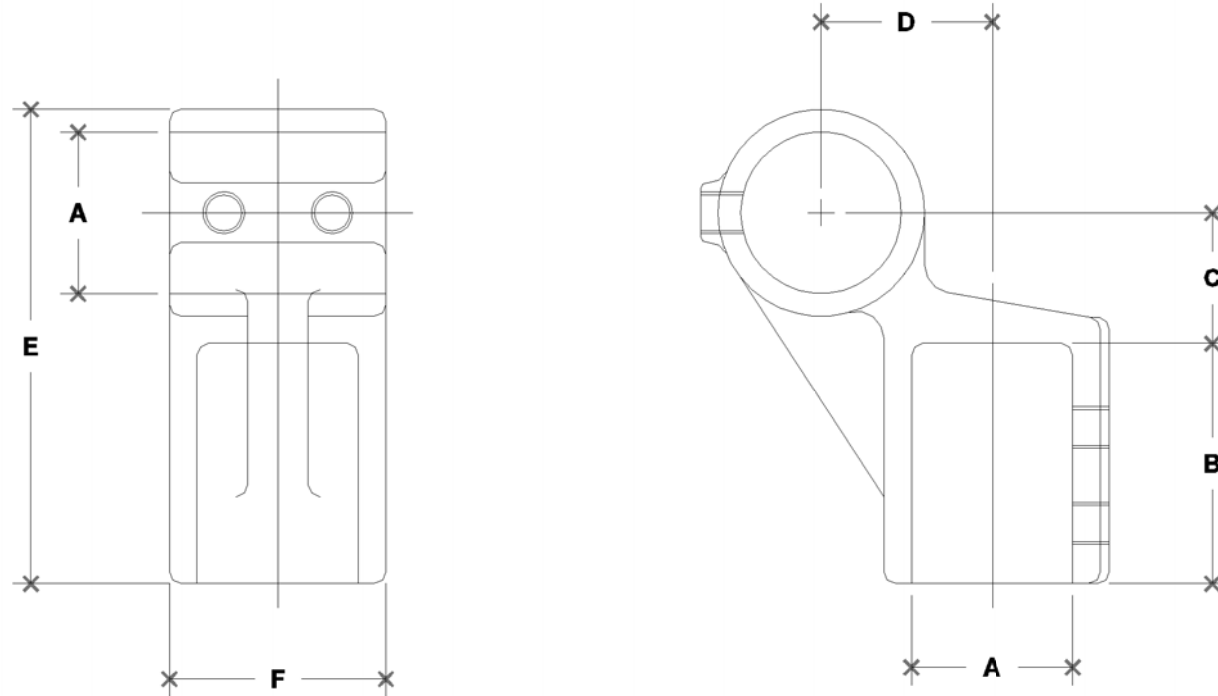

NOTE: DIMENSIONS LOCATED IN BOXES ARE COMMON  
SETBACK DIMENSIONS FOR EACH FITTING

## #15 Nu-Rail Offset Tee

SCALE: HALF

ENGLISH UNITS (Inches)							
PIPE SIZE	A	B	C	D	E	F	G
1¼"	1.68	2.50	1.36	1.78	4.94	2.25	

METRIC UNITS (mm)							
PIPE SIZE	A	B	C	D	E	F	G
1¼"	43	64	35	45	125	57	